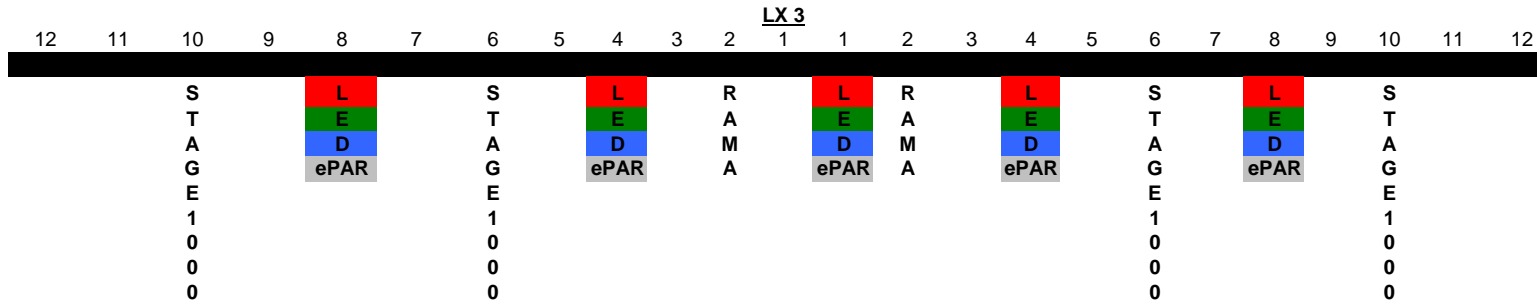

LIGHTS SETUP CENTRESTAGE

LED ePARs	Philips Showline SL ePAR 180
LED Strips	Philips Showline SL eSTRIP 10

This is our standard lighting set up and must be returned to this after every show.